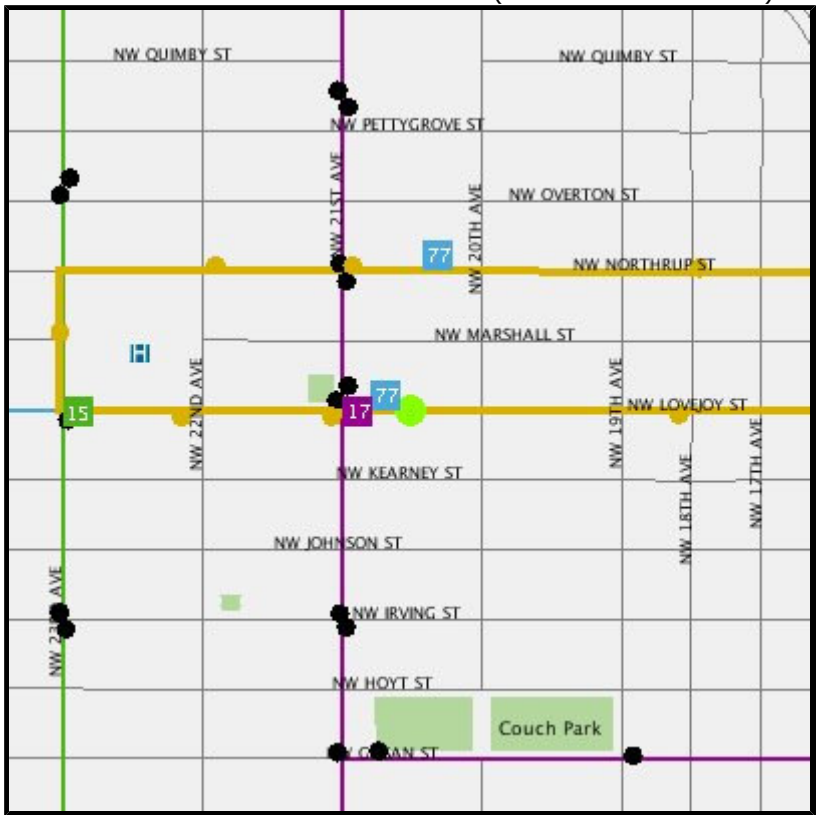

[Print](#)
[Close](#)

See where it takes you.

Map of: 2050 NW Lovejoy St in Portland

Mon Jun 05 2006 09:24:30 GMT-0700 (Pacific Standard Time)

Legend

Frequent Service Bus Routes	Fareless Square
Bus Routes	Fare Zone Boundary
MAX Lines	Inside TriMet Boundary
Blue Line & station	Outside TriMet Boundary
Red Line & station	Park
Yellow Line & station	
Portland Streetcar	Points of Interest
Bus Stop	Library
Transit Center	School or College
Park & Ride	Hospital

© 2006 TriMet • Tri-County Metropolitan Transportation District of Oregon (TriMet) •

This data has been compiled for TriMet using various official and unofficial sources. Every effort was made to ensure the accuracy of this data, however, TriMet makes no warranty or representation as to the accuracy of said data and disclaims all liability with regard to said data and its use. In addition, all provisions of the TriMet website